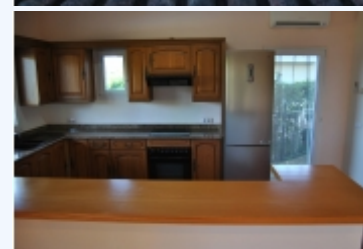

IN15914, LARGE VILLA WITH GARDENS, POOL AND MOUNTAIN VIEWS IN SANTA PONSÀ

Sold. 690.000 €

Large two storey villa with gardens, private pool and mountain views located in Santa Ponsa. Large two storey Villa situated on a plot of 840 square meters in a quiet residential area called Rotes Velles in Santa Ponsa. It has large terraces, private swimming pool, beautiful gardens and open views to the mountains of the Serra de Tramuntana. Very close to the Centre of Santa Ponsa and its sandy beach, which is just a ten minute walk away, and Santa Ponsa Golf Club five minutes driving the car. The house has an area of 232 m2, including three bedrooms, two bathrooms, a living room with fireplace, a dining room, kitchen, storage room, utility room, entrance hall and a staircase. The property faces northeast, with a total built area of 300 m2. Features: Air conditioning/heating, ceramic floors, wood interior carpentry and aluminium exterior with double glazing, automatic irrigation system and an alarm system. A private garage with one big parking place, equipped with a remote-controlled automatic gate, as well as a remote-controlled entrance gate to the property and garage access from the street.

BASE INFORMATION:

Bed	: 3
Bathrooms	: 2
Living Areas	: Living room and Dining room

BUILDING INFORMATION:

Number of Floors	: 2
------------------	-----

CONVENIENCE:

General Amenities: Skylights, Satellite Dish, Electric Hot Water,
Appliance Amenities: Refrigerator, Microwave, Grill Top, Garbage Disposal, Freezer, Dishwasher,
Energy Savings Amenities: Gas Hot Water, Fireplace,
Exterior Amenities: RV Parking, Garage, Fence, Exterior Lighting, Covered Patio,
Landscape Amenities: Lawn, Landscaping,
Security Amenities: Burglar Alarm,