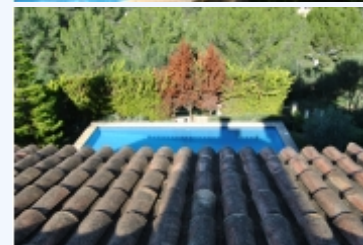

IN15914, LARGE VILLA WITH GARDENS, POOL AND MOUNTAIN VIEWS IN SANTA PONSÀ

Sold. 690.000 €

Large two storey villa with gardens, private pool and mountain views located in Santa Ponsa. Large two storey Villa situated on a plot of 840 square meters in a quiet residential area called Rotes Velles in Santa Ponsa. It has large terraces, private swimming pool, beautiful gardens and open views to the mountains of the Serra de Tramuntana. Very close to the Centre of Santa Ponsa and its sandy beach, which is just a ten minute walk away, and Santa Ponsa Golf Club five minutes driving the car. The house has an area of 232 m2, including three bedrooms, two bathrooms, a living room with fireplace, a dining room, kitchen, storage room, utility room, entrance hall and a staircase. The property faces northeast, with a total built area of 300 m2. Features: Air conditioning/heating, ceramic floors, wood interior carpentry and aluminium exterior with double glazing, automatic irrigation system and an alarm system. A private garage with one big parking place, equipped with a remote-controlled automatic gate, as well as a remote-controlled entrance gate to the property and garage access from the street.